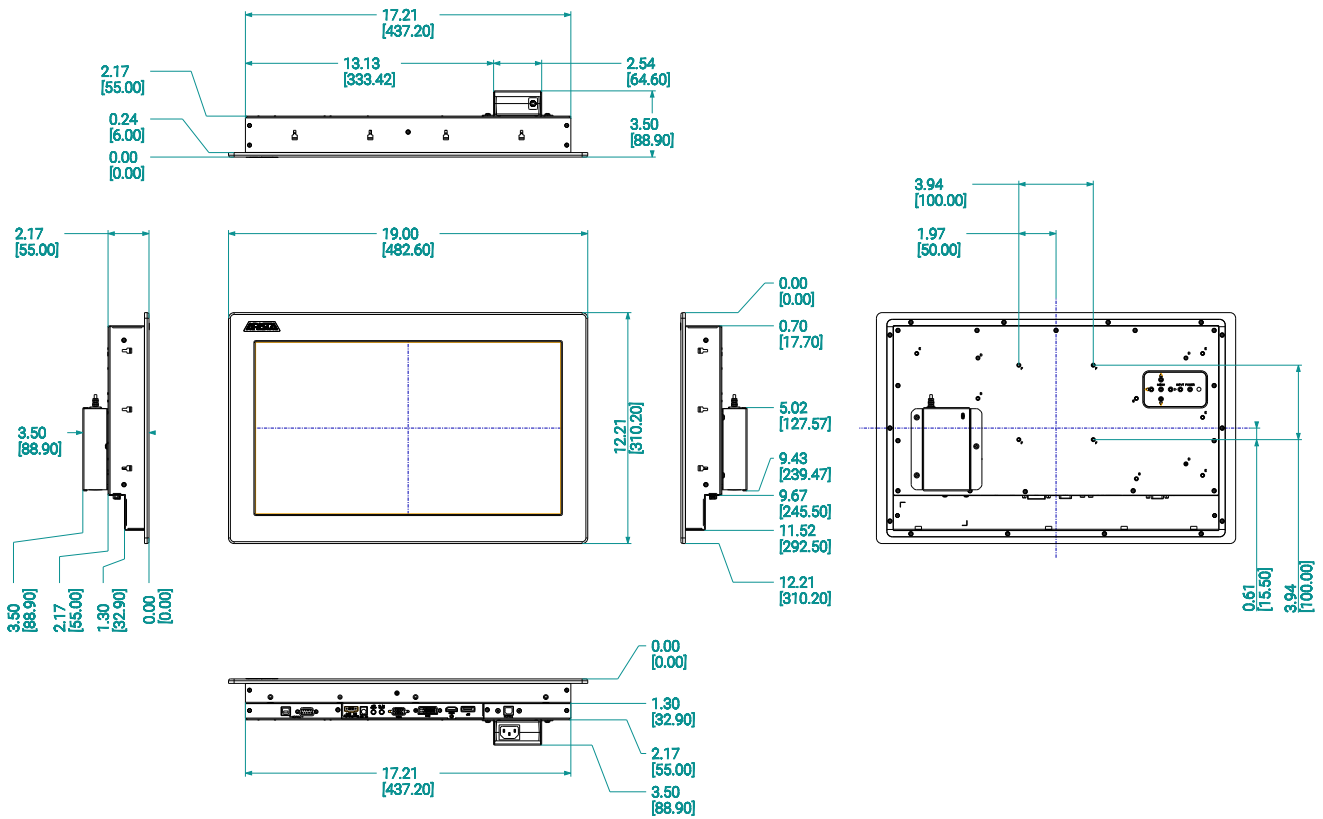

### Features

- 18.5" LCD, 1366 x 768/ 1920 x 1080
- 5-Wire Resistive Touch or Tempered Glass
- RS-232, USB Touch Interface
- NEMA 4/4X Front Bezel
- Black Powder Coated or Stainless-Steel Bezel
- VGA, DVI Input
- 12VDC Operating Voltage
- Very High Bright Option Available

### Specifications

Model Name	ADM-1818AP
<b>LCD Display</b>	
Display Size (Diagonal)	18.5"
Max Resolution	1366 x 768   1920 x 1080 *See Ordering Information for details
Backlight Lifetime (Hours)	50,000 hours
<b>Visual Characteristics</b>	
Colors	16.7 million
Aspect Ratio	16:9
Viewing Angle (V/H)	178° / 178°
Contrast Ratio	1000:1
Brightness	350 nits (1000 nits* Very High Brightness Version)
<b>Input Interface</b>	
VGA	x 1
DVI	x 1
HDMI	N/A
Display Port	N/A
CVBS	N/A
YPbPr	N/A
<b>Touchscreen</b>	
Technology	5-Wire Resistive
Interface	RS-232, USB
Driver	Win XP, Win 7, Win10
<b>Front Bezel</b>	
NEMA 4	Black Powder Coated
NEMA 4X	Stainless Steel (Optional)
<b>Power/Thermal Specs.</b>	
Power Requirement (Max)	12VDC / 0.80A
Power Consumption (Max)	9.8 W
Recommended Power Supply	14 W
Heat Dissipation	34 BTU/hr
<b>Physical Information</b>	
Mounting	Panel Mount
Net Weight	17.6 lbs / 8 kg
Dimension (W x H x D)	19 x 12.21 x 2.17 inch 482.6 x 310.2 x 55 mm
Recommended Cutout Dimension (WxH)	17.41 x 11.00 inch 442.2 x 279.4 mm
<b>Environmental</b>	
Operating Temperature	0~50°C (32~122°F), * VHB Version 0~35°C (32~95°F)
Storage Temperature	-20~60°C (-4~140°F)
Humidity	5% to 95% (non-condensing)
Rating	Bezel Meets NEMA 4 / NEMA 4X requirements
Certification	CE, UL 508

## Dimension Drawing

ADM-1818AP\_400A\_V32  
 Model Name: ADM-1818AP  
 Size Unit: inch(mm)

Item	ADM-1818AP-A01-004	ADM-1818AP-A01-005
LCD Display	18.5" LCD / 1920 x 1080	18.5" LCD / 1920 x 1080
Touch Screen	5-Wire	5-Wire
Bezel	Stainless Steel	Stainless Steel
Power Supply	24VDC Input	110/220VAC Power Adaptor